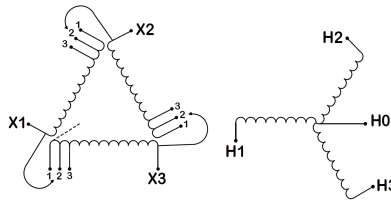

**SKU:** BC3C-R

**Categories:** [Isolation Transformers](#)

**SCHEMATIC/DIAGRAM AND DIMENSION PICTURES**

Three Phase Isolation Transformer with a capacity of 3kVA, transforming 240 Volts to 380Y/220 Volts

3KVA 240 VOLTS TO 380Y/220 VOLTS  
THREE PHASE ISOLATION  
TRANSFORMER

PRODUCT SPECIFICATIONS

<b>Weight</b>	73 lbs
<b>Phases</b>	<a href="#">3</a>
<b>kVA</b>	<a href="#">3</a>
<b>Connection</b>	<a href="#">3Ph-DY-3T-SU</a>
<b>Primary Voltage</b>	<a href="#">240</a>
<b>Primary Max Current</b>	<a href="#">7.22A</a>
<b>Primary Markings</b>	<a href="#">X1-X2-X3</a>
<b>Primary Terminals</b>	<a href="#">#2-14 AWG</a>
<b>Secondary Voltage</b>	<a href="#">380Y/220</a>
<b>Secondary Max Current</b>	<a href="#">4.56A</a>
<b>Secondary Markings</b>	<a href="#">H0-H1-H2-H3</a>
<b>Secondary Terminals</b>	<a href="#">#2-14 AWG</a>
<b>Primary Taps</b>	<a href="#">+/- 1 x 5%</a>
<b>Conductor Material</b>	<a href="#">Copper</a>
<b>BIL (Insulation) Level</b>	<a href="#">10kV</a>
<b>Efficiency (@35% Load) %</b>	<a href="#">N/A</a>
<b>Impedance Range</b>	<a href="#">5.0 – 7.0%</a>
<b>Sound (db)</b>	<a href="#">40</a>
<b>Enclosure Type</b>	<a href="#">NEMA 1</a>
<b>Enclosure Size</b>	<a href="#">E1-3</a>
<b>Finish/Colour</b>	<a href="#">Polyester Powder Coat – ANSI/ASA 61 Grey</a>
<b>Standards &amp; Certifications</b>	<a href="#">CSA Certified File No. LR34493, UL Listed File No. E108255, ISO 9001:2015 Registered</a>
<b>Temperatue Rise</b>	<a href="#">115°C</a>