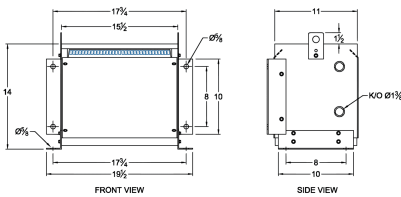

**SKU:** BC3C-R

**Categories:** [Isolation Transformers](#)

**SCHEMATIC/DIAGRAM AND DIMENSION PICTURES**

Three Phase Isolation Transformer with a capacity of 3kVA, transforming 240 Volts to 380Y/220 Volts

3KVA 240 VOLTS TO 380Y/220 VOLTS  
THREE PHASE ISOLATION  
TRANSFORMER

PRODUCT SPECIFICATIONS

<b>Weight</b>	73 lbs
<b>Phases</b>	<a href="#">3</a>
<b>kVA</b>	<a href="#">3</a>
<b>Connection</b>	<a href="#">3Ph-DY-3T-SU</a>
<b>Primary Voltage</b>	<a href="#">240</a>
<b>Primary Max Current</b>	<a href="#">7.22A</a>
<b>Primary Markings</b>	<a href="#">X1-X2-X3</a>
<b>Primary Terminals</b>	<a href="#">#2-14 AWG</a>
<b>Secondary Voltage</b>	<a href="#">380Y/220</a>
<b>Secondary Max Current</b>	<a href="#">4.56A</a>
<b>Secondary Markings</b>	<a href="#">H0-H1-H2-H3</a>
<b>Secondary Terminals</b>	<a href="#">#2-14 AWG</a>
<b>Primary Taps</b>	<a href="#">+/- 1 x 5%</a>
<b>Conductor Material</b>	<a href="#">Copper</a>
<b>BIL (Insulation) Level</b>	<a href="#">10kV</a>
<b>Efficiency (@35% Load) %</b>	<a href="#">N/A</a>
<b>Impedance Range</b>	<a href="#">5.0 – 7.0%</a>
<b>Sound (db)</b>	<a href="#">40</a>
<b>Enclosure Type</b>	<a href="#">NEMA 1</a>
<b>Enclosure Size</b>	<a href="#">E1-3</a>
<b>Finish/Colour</b>	<a href="#">Polyester Powder Coat – ANSI/ASA 61 Grey</a>
<b>Standards &amp; Certifications</b>	<a href="#">CSA Certified File No. LR34493, UL Listed File No. E108255, ISO 9001:2015 Registered</a>
<b>Temperatue Rise</b>	<a href="#">115°C</a>