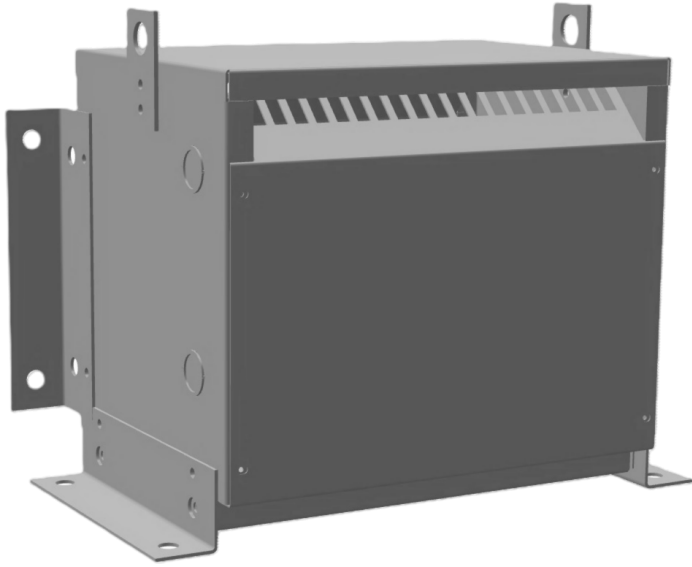

3KVA 240 VOLTS TO 380Y/220 VOLTS  
THREE PHASE ISOLATION  
TRANSFORMER

**3KVA 240 VOLTS TO  
380Y/220 VOLTS THREE  
PHASE ISOLATION  
TRANSFORMER**

**\$1,683.50 CAD**

Three Phase Isolation Transformer with a capacity of 3kVA, transforming 240 Volts to 380Y/220 Volts

**SKU:** BC3C-R

**Categories:** [Isolation Transformers](#)

**SCHEMATIC/DIAGRAM AND DIMENSION PICTURES**

Three Phase Isolation Transformer with a capacity of 3kVA, transforming 240 Volts to 380Y/220 Volts

3KVA 240 VOLTS TO 380Y/220 VOLTS  
THREE PHASE ISOLATION  
TRANSFORMER

PRODUCT SPECIFICATIONS

<b>Weight</b>	73 lbs
<b>Phases</b>	<a href="#">3</a>
<b>kVA</b>	<a href="#">3</a>
<b>Connection</b>	<a href="#">3Ph-DY-3T-SU</a>
<b>Primary Voltage</b>	<a href="#">240</a>
<b>Primary Max Current</b>	<a href="#">7.22A</a>
<b>Primary Markings</b>	<a href="#">X1-X2-X3</a>
<b>Primary Terminals</b>	<a href="#">#2-14 AWG</a>
<b>Secondary Voltage</b>	<a href="#">380Y/220</a>
<b>Secondary Max Current</b>	<a href="#">4.56A</a>
<b>Secondary Markings</b>	<a href="#">H0-H1-H2-H3</a>
<b>Secondary Terminals</b>	<a href="#">#2-14 AWG</a>
<b>Primary Taps</b>	<a href="#">+/- 1 x 5%</a>
<b>Conductor Material</b>	<a href="#">Copper</a>
<b>BIL (Insulation) Level</b>	<a href="#">10kV</a>
<b>Efficiency (@35% Load) %</b>	<a href="#">N/A</a>
<b>Impedance Range</b>	<a href="#">5.0 – 7.0%</a>
<b>Sound (db)</b>	<a href="#">40</a>
<b>Enclosure Type</b>	<a href="#">NEMA 1</a>
<b>Enclosure Size</b>	<a href="#">E1-3</a>
<b>Finish/Colour</b>	<a href="#">Polyester Powder Coat – ANSI/ASA 61 Grey</a>
<b>Standards &amp; Certifications</b>	<a href="#">CSA Certified File No. LR34493, UL Listed File No. E108255, ISO 9001:2015 Registered</a>
<b>Temperatue Rise</b>	<a href="#">115°C</a>