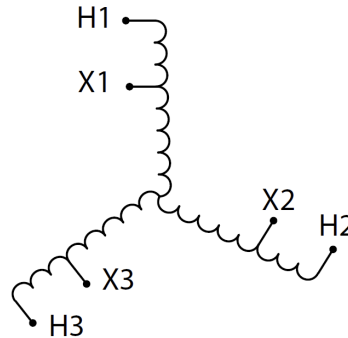

RA300J-C

\$12,817.00 CAD

SKU: abed7977b191

Categories: [Autotransformer](#)

SCHEMATIC/DIAGRAM AND DIMENSION PICTURES

PRODUCT SPECIFICATIONS

Weight	1150 lbs
Phases	3
kVA	300
Connection	3PhA-NT-1

Primary Voltage	600
Primary Max Current	288.7A
Primary Markings	H1-H2-H3
Primary Terminals	Pads
Secondary Voltage	240
Secondary Max Current	721.7A
Secondary Markings	X1-X2-X3
Secondary Terminals	Pads
Primary Taps	N/A
Conductor Material	Aluminum
Insuation Class	220°C
BIL (Insulation) Level	10kV
Efficiency	N/A
Impedance	1.5 – 3.5%
Sound (db)	50
Enclosure Type	NEMA 3R Indoor
Enclosure	E3R-8
Finish	Polyster Powder Coat – ANSI/ASA 61 Grey
Standards & Certifications	CSA Certified File No. LR34493, UL Listed File No. E108255, ISO 9001:2015 Registered