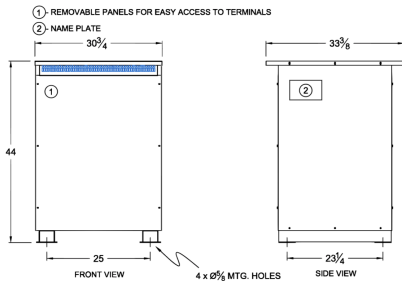

RA300J-C

\$12,817.00 CAD

SKU: abed7977b191

Categories: [Autotransformer](#)

SCHEMATIC/DIAGRAM AND DIMENSION PICTURES

PRODUCT SPECIFICATIONS

Weight	1150 lbs
Phases	3
kVA	300
Connection	3PhA-NT-1

Primary Voltage	600
Primary Max Current	288.7A
Primary Markings	H1-H2-H3
Primary Terminals	Pads
Secondary Voltage	240
Secondary Max Current	721.7A
Secondary Markings	X1-X2-X3
Secondary Terminals	Pads
Primary Taps	N/A
Conductor Material	Aluminum
Insuation Class	220°C
BIL (Insulation) Level	10kV
Efficiency	N/A
Impedance	1.5 – 3.5%
Sound (db)	50
Enclosure Type	NEMA 3R Indoor
Enclosure	E3R-8
Finish	Polyster Powder Coat – ANSI/ASA 61 Grey
Standards & Certifications	CSA Certified File No. LR34493, UL Listed File No. E108255, ISO 9001:2015 Registered